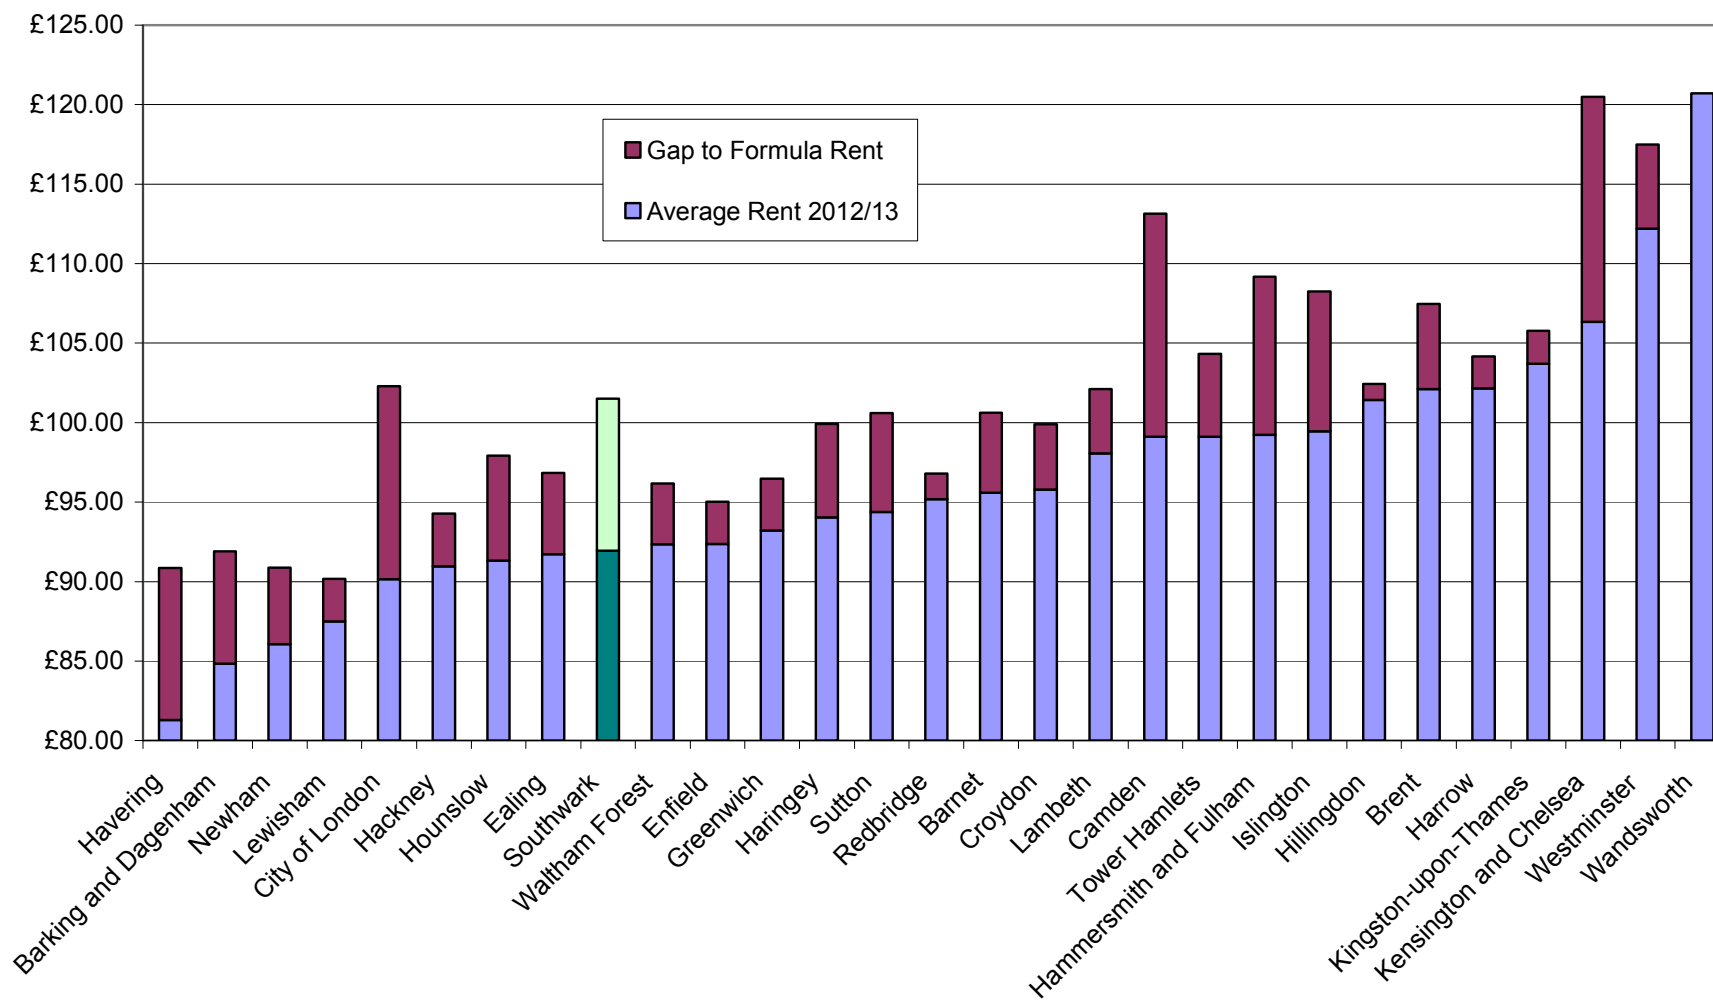

### APPENDIX E: AVERAGE RENTS 2012/13

Data source: London Councils Rent Survey 2012/13